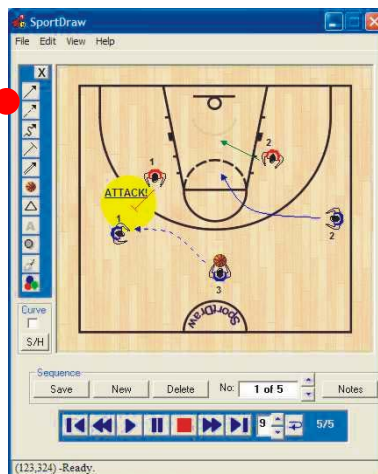

SportOffice - The Professional Coach Software

SportOffice:

SportDraw – playbook software

SportPlanner – practice manager & practice planner, player profiles, sorted archive, game schedule & report, court templates, scouting report, calendar, movie video clips

www.sportcode.co.yu

sales@sportcode.co.yu

Basketball, Volleyball, Handball, Soccer, Soccer Indoor, Water polo, USA Football, Rugby, all types of Hockey, Tennis, Gaelic Football & Hurling

Curved movement support

Easy drawing

Animation

Web support

Insert your movie and video clips

SportDraw is used to draw drills, tactics/strategy of offensive and defensive plays and to show animation of it, print report or create web page of it. Create your own practice planner, plays from scouting. Multi languages are supported.

SportDraw support:

- Linear and curved lines for all 5 types of lines,
- Balls,
- Triangles as obstacle objects,
- Text,
- Shadows,
- Deleting object,
- Changing colors.
- Linear movement, curved movement for players and balls.
- Easy management of sequences-pictures
- Animation with speed control in 9 steps
- Title and headline for each document
- Note for each sequence-picture of drawing
- Reports with bigger or smaller pictures
- Reports can be exported in HTML format - Web Page

SportDraw is easy to use
Professional software
Copy/Paste support
Web page export

SportPlanner Easy to use, just press date on calendar and you get document in full color where you will type your data and you are done. You don't need to learn complicated forms. You will be able to focus on your job and rest will be done by Sport Planner - If you ever type something on your PC then you have enough knowledge.

The best coach software: You can customize it and adapt to you with one click!