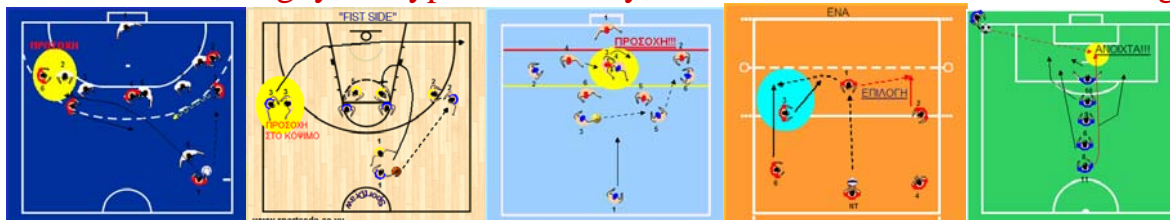

SportOffice - The Professional Coach Software

SportOffice:

SportDraw – playbook software

SportPlanner – practice manager & practice planner, player profiles, sorted archive, game schedule & report, court templates, scouting report, calendar, movie video clips

www.sportcode.co.yu

sales@sportcode.co.yu

Basketball, Volleyball, Handball, Soccer, Soccer Indoor, Water polo, USA Football, Rugby, all types of Hockey, Tennis, Gaelic Football & Hurling

Curved movement support

Easy drawing

Animation

Web support

Insert your movie and video clips

SportDraw is used to draw drills, tactics/strategy of offensive and defensive plays and to show animation of it, print report or create web page of it. Create your own practice planner, plays from scouting. Multi languages are supported.

SportDraw support:

- Linear and curved lines for all 5 types of lines,
- Balls,
- Triangles as obstacle objects,
- Text,
- Shadows,
- Deleting object,
- Changing colors.
- Linear movement, curved movement for players and balls.
- Easy management of sequences-pictures
- Animation with speed control in 9 steps
- Title and headline for each document
- Note for each sequence-picture of drawing
- Reports with bigger or smaller pictures
- Reports can be exported in HTML format - Web Page

SportDraw is easy to use
Professional software
Copy/Paste support
Web page export