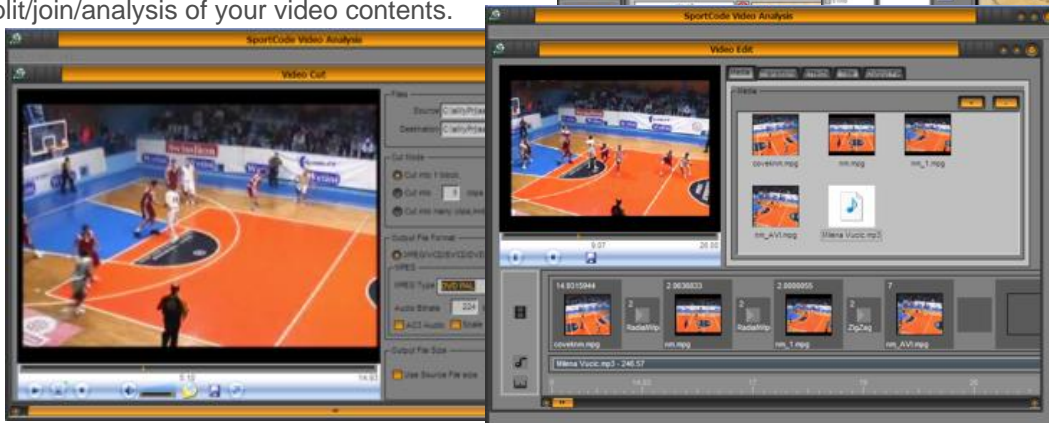

SportCode Video Analysis™

gives you the ability to quickly and easily make a cut-split/join/analysis of your video contents.