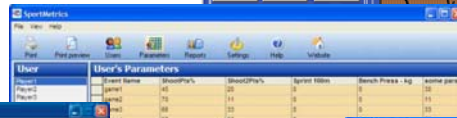

SportCode™ Inc - The Professional Coach Software

www.sportcode.co.rs

sales@sportcode.co.rs

BasketStats™: is a most powerful worldwide. FIBA use SportCode BasketStats!

SportMetrics™: analyze and compare any team/player parameters and show chart. Tracking gym/test results.

SportOffice™: **SportDraw™** – playbook with animation software and AVI/Flash movie

SportPlanner™ – practice manager & practice planner, player profiles, sorted archive, game schedule & report, court templates, scouting report, calendar, movie video clips

SportCode Video Basketball Scouting™: Get scout data on the hand from 1 or multi games!

SportCode Video Analysis™: cut, join and analysis of your videos!

Video Cut, Video Edit: make cut/join/edit of your videos!

SportCode BasketStats

Only two clicks of mouse are necessary for each action and all the rest is done automatically by BasketStats. Powerful reports from one game or more games
Competition support: Championships, Olympics, Cups
FIBA use SportCode BasketStats

SportMetrics™

Analyze and compare any user's parameters and show chart
User can be players, teams.
Parameters can be anything with numerical value
Each user has list with video clips, pictures...
Tracking results of each player in the gym/tests.

SportOffice™

SportDraw™

Playbook with animation and AVI/Flash movie

SportPlanner™

Practice planner, player profiles, sorted archive, schedule, court, scouting report
You can easily change and customize each document with one mouse click

SportCode Video Scouting Basketball™